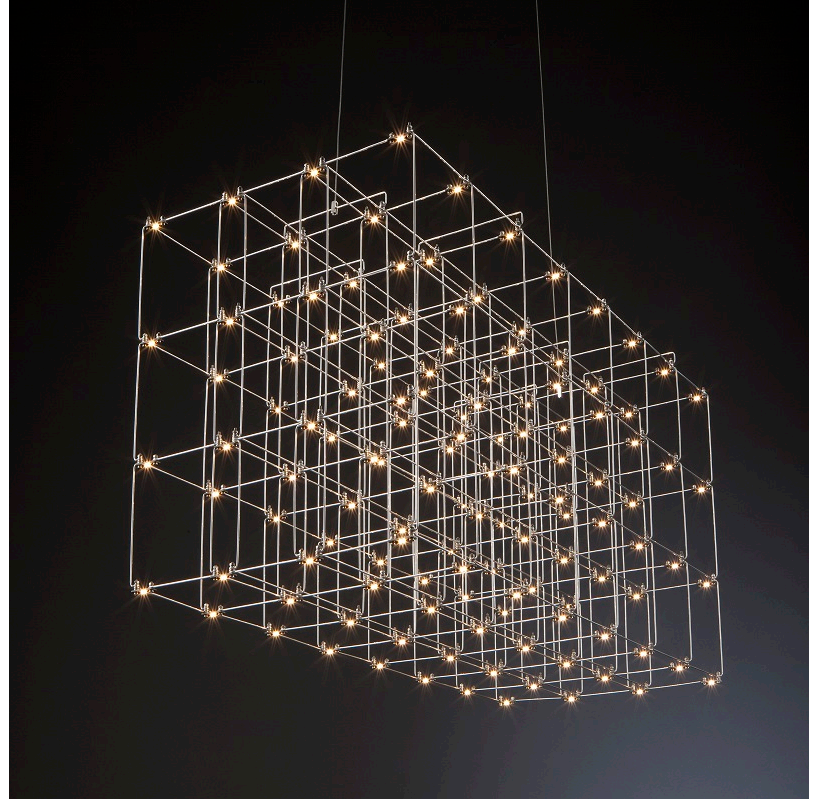

1. To build a product code in our configurator select the specify button on the base model # product page
2. To build a manual product code on this datasheet choose from the options listed below in blue font and add the suffix to the base model #

GENERAL

Series: Cosmos Square
Brand: Quasar
Division: Design
Mounting Type: Suspension
Mounting Location: Ceiling
Subcategory: Ambient

PHYSICAL

Shape: Rectangle
Length (mm): 875
Length (in): 34 ⁷/₁₆
Width (mm): 395
Width (in): 15 ⁹/₁₆
Height (mm): 250
Height (in): 9 ¹³/₁₆
Max. Overall Height (mm): 2250
Max. Overall Height (in): 88 ⁹/₁₆
Light Distribution: Omnidirectional
Weight (kg): 4
Weight (lbs): 8.82
Fixture Finish: [NIC / BRA / BBR](#)
Fixture Material: Metal
Cable Details: 2000mm Cable
Upon Request: Custom Sizes Optional Dowlight upon request

ELECTRICAL

Lamp Type: LED
Input Wattage (W): 57.6
Dimming: [Non-Dimming / Phase Dimming (120vac Only)](#)
Driver Included: Yes
Driver Location: Integrated
Driver Type: Constant Voltage - Universal
Driver Class: Class 2
Input Voltage (V): 120 - 277
Output Voltage (V): 12
Upon Request: (Not included - see components) Integral: 0-10Vdc dimming

LED

Number of LEDs: 96
Color Temperature (°K): [2400 / 2800](#)
Max. Delivered Lumen (lm): 2880 (2800K)
CRI: >90 CRI
Lamp Life (hrs): 50000

OPTICAL

RATINGS AND CERTIFICATIONS

Certified By: Certified for North American Standards
IP rating: IP20