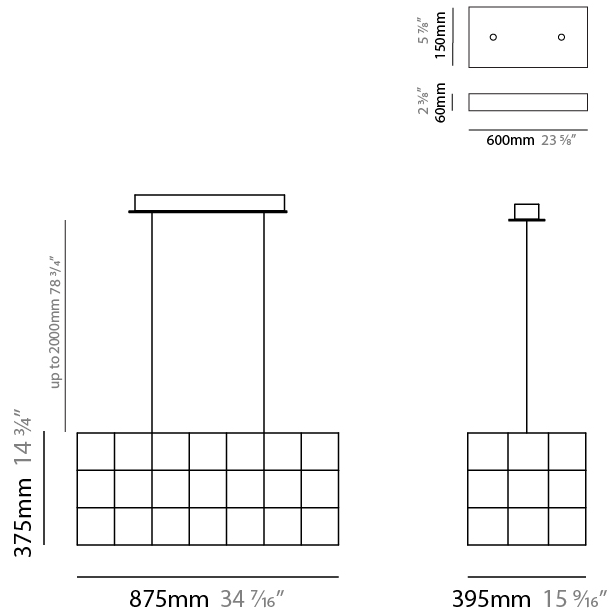

1. To build a product code in our configurator select the specify button on the base model # product page
2. To build a manual product code on this datasheet choose from the options listed below in blue font and add the suffix to the base model #

GENERAL

Series: Cosmos Square
Brand: Quasar
Division: Design
Mounting Type: Suspension
Mounting Location: Ceiling
Subcategory: Ambient

PHYSICAL

Shape: Rectangle
Length (mm): 875
Length (in): 34 7/16
Width (mm): 395
Width (in): 15 9/16
Height (mm): 375
Height (in): 14 3/4
Max. Overall Height (mm): 2375
Max. Overall Height (in): 93 1/2
Light Distribution: Omnidirectional
Weight (kg): 4.5
Weight (lbs): 9.92
[Fixture Finish: NIC / BRA / BBR](#)
Fixture Material: Metal
Cable Details: 2000mm Cable
Upon Request: Custom Sizes Optional Dowlight upon request

ELECTRICAL

Lamp Type: LED
Input Wattage (W): 76.8
[Dimming: Non-Dimming / Phase Dimming (120vac Only)](#)
Driver Included: Yes
Driver Location: Integrated
Driver Type: Constant Voltage - Universal
Driver Class: Class 2
Input Voltage (V): 120 - 277
Output Voltage (V): 12
Upon Request: (Not included - see components) Integral: 0-10Vdc dimming

LED

Number of LEDs: 128
[Color Temperature (°K): 2400 / 2800](#)
Max. Delivered Lumen (lm): 3840 (2800K)
CRI: >90 CRI
Lamp Life (hrs): 50000

OPTICAL

RATINGS AND CERTIFICATIONS

Certified By: Certified for North American Standards
IP rating: IP20