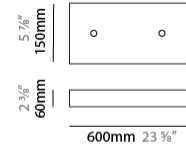

1. To build a product code in our configurator select the specify button on the base model # product page
2. To build a manual product code on this datasheet choose from the options listed below in blue font and add the suffix to the base model #

GENERAL

Series: Cosmos Square
Brand: Quasar
Division: Design
Mounting Type: Suspension
Mounting Location: Ceiling
Subcategory: Ambient

PHYSICAL

Shape: Rectangle
Length (mm): 875
Length (in): 34 ⁷/₁₆
Width (mm): 395
Width (in): 15 ⁹/₁₆
Height (mm): 250
Height (in): 9 ¹³/₁₆
Max. Overall Height (mm): 2250
Max. Overall Height (in): 88 ⁹/₁₆
Light Distribution: Omnidirectional
Weight (kg): 4
Weight (lbs): 8.82
Fixture Finish: [NIC / BRA / BBR](#)
Fixture Material: Metal
Cable Details: 2000mm Cable
Upon Request: Custom Sizes Optional Dowlight upon request

ELECTRICAL

Lamp Type: LED
Input Wattage (W): 57.6
Dimming: [Non-Dimming / Phase Dimming (120vac Only)](#)
Driver Included: Yes
Driver Location: Integrated
Driver Type: Constant Voltage - Universal
Driver Class: Class 2
Input Voltage (V): 120 - 277
Output Voltage (V): 12
Upon Request: (Not included - see components) Integral: 0-10Vdc dimming

LED

Number of LEDs: 96
Color Temperature (°K): [2400 / 2800](#)
Max. Delivered Lumen (lm): 2880 (2800K)
CRI: >90 CRI
Lamp Life (hrs): 50000

OPTICAL

RATINGS AND CERTIFICATIONS

Certified By: Certified for North American Standards
IP rating: IP20