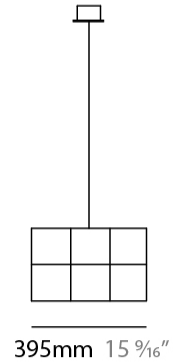

1. To build a product code in our configurator select the specify button on the base model # product page
2. To build a manual product code on this datasheet choose from the options listed below in blue font and add the suffix to the base model #

GENERAL

Series: Cosmos Square
Brand: Quasar
Division: Design
Mounting Type: Suspension
Mounting Location: Ceiling
Subcategory: Ambient

PHYSICAL

Shape: Rectangle
Length (mm): 875
Length (in): 34 ⁷/₁₆
Width (mm): 395
Width (in): 15 ⁹/₁₆
Height (mm): 250
Height (in): 9 ¹³/₁₆
Max. Overall Height (mm): 2250
Max. Overall Height (in): 88 ⁹/₁₆
Light Distribution: Omnidirectional
Weight (kg): 4
Weight (lbs): 8.82
Fixture Finish: [NIC / BRA / BBR](#)
Fixture Material: Metal
Cable Details: 2000mm Cable
Upon Request: Custom Sizes Optional Dowlight upon request

ELECTRICAL

Lamp Type: LED
Input Wattage (W): 57.6
Dimming: [Non-Dimming / Phase Dimming (120vac Only)](#)
Driver Included: Yes
Driver Location: Integrated
Driver Type: Constant Voltage - Universal
Driver Class: Class 2
Input Voltage (V): 120 - 277
Output Voltage (V): 12
Upon Request: (Not included - see components) Integral: 0-10Vdc dimming

LED

Number of LEDs: 96
Color Temperature (°K): [2400 / 2800](#)
Max. Delivered Lumen (lm): 2880 (2800K)
CRI: >90 CRI
Lamp Life (hrs): 50000

OPTICAL

RATINGS AND CERTIFICATIONS

Certified By: Certified for North American Standards
IP rating: IP20