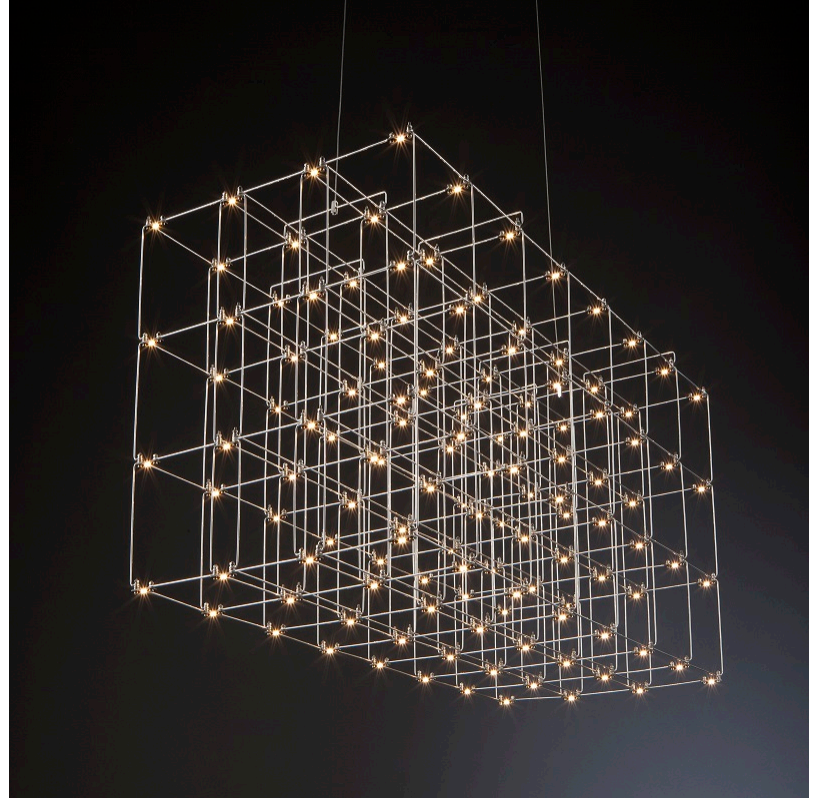

1. To build a product code in our configurator select the specify button on the base model # product page
2. To build a manual product code on this datasheet choose from the options listed below in blue font and add the suffix to the base model #

GENERAL

Series: Cosmos Square
Brand: Quasar
Division: Design
Mounting Type: Suspension
Mounting Location: Ceiling
Subcategory: Ambient

PHYSICAL

Shape: Rectangle
Length (mm): 875
Length (in): 34 7/16
Width (mm): 395
Width (in): 15 9/16
Height (mm): 375
Height (in): 14 3/4
Max. Overall Height (mm): 2375
Max. Overall Height (in): 93 1/2
Light Distribution: Omnidirectional
Weight (kg): 4.5
Weight (lbs): 9.92
[Fixture Finish: NIC / BRA / BBR](#)
Fixture Material: Metal
Cable Details: 2000mm Cable
Upon Request: Custom Sizes Optional Dowlight upon request

ELECTRICAL

Lamp Type: LED
Input Wattage (W): 76.8
[Dimming: Non-Dimming / Phase Dimming (120vac Only)](#)
Driver Included: Yes
Driver Location: Integrated
Driver Type: Constant Voltage - Universal
Driver Class: Class 2
Input Voltage (V): 120 - 277
Output Voltage (V): 12
Upon Request: (Not included - see components) Integral: 0-10Vdc dimming

LED

Number of LEDs: 128
[Color Temperature (°K): 2400 / 2800](#)
Max. Delivered Lumen (lm): 3840 (2800K)
CRI: >90 CRI
Lamp Life (hrs): 50000

OPTICAL

RATINGS AND CERTIFICATIONS

Certified By: Certified for North American Standards
IP rating: IP20