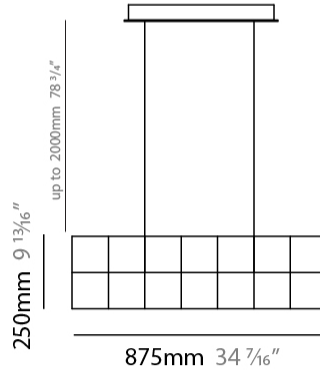

1. To build a product code in our configurator select the specify button on the base model # product page
2. To build a manual product code on this datasheet choose from the options listed below in blue font and add the suffix to the base model #

GENERAL

Series: Cosmos Square
Brand: Quasar
Division: Design
Mounting Type: Suspension
Mounting Location: Ceiling
Subcategory: Ambient

PHYSICAL

Shape: Rectangle
Length (mm): 875
Length (in): 34 ⁷/₁₆
Width (mm): 395
Width (in): 15 ⁹/₁₆
Height (mm): 250
Height (in): 9 ¹³/₁₆
Max. Overall Height (mm): 2250
Max. Overall Height (in): 88 ⁹/₁₆
Light Distribution: Omnidirectional
Weight (kg): 4
Weight (lbs): 8.82
Fixture Finish: [NIC / BRA / BBR](#)
Fixture Material: Metal
Cable Details: 2000mm Cable
Upon Request: Custom Sizes Optional Dowlight upon request

ELECTRICAL

Lamp Type: LED
Input Wattage (W): 57.6
Dimming: [Non-Dimming / Phase Dimming (120vac Only)](#)
Driver Included: Yes
Driver Location: Integrated
Driver Type: Constant Voltage - Universal
Driver Class: Class 2
Input Voltage (V): 120 - 277
Output Voltage (V): 12
Upon Request: (Not included - see components) Integral: 0-10Vdc dimming

LED

Number of LEDs: 96
Color Temperature (°K): [2400 / 2800](#)
Max. Delivered Lumen (lm): 2880 (2800K)
CRI: >90 CRI
Lamp Life (hrs): 50000

OPTICAL

RATINGS AND CERTIFICATIONS

Certified By: Certified for North American Standards
IP rating: IP20